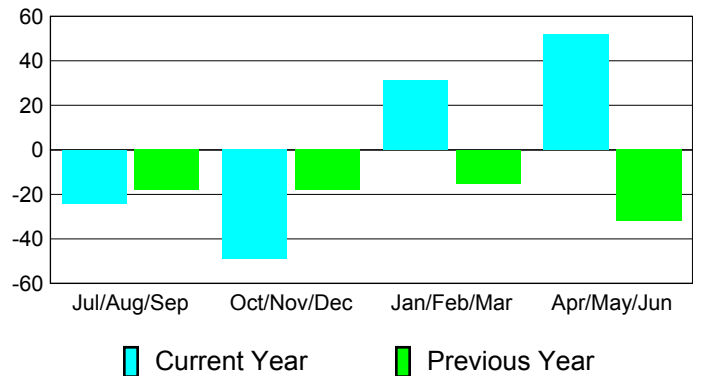

Membership Results
2010-2011

Membership
2009-2010

Month	Net Memb Goal	Actual New Memb	Actual Dropped Memb	Gain/Loss of Memb	Gain/Loss of Memb
Jul/Aug/Sep	-20	38	-62	-24	-18
Oct/Nov/Dec	-10	80	-129	-49	-18
Jan/Feb/Mar	20	112	-81	31	-15
Apr/May/Jun	50	154	-102	52	-32
Totals	40	384	-374	10	-83

Membership Results 2010-2011

Goal, New, Dropped, Gain/Loss

Comparison of Membership Gain/Loss

Current Year Compared to the Previous Year

Gender Comparison 2010-2011

Jul/Aug/Sep

Oct/Nov/Dec

Jan/Feb/Mar